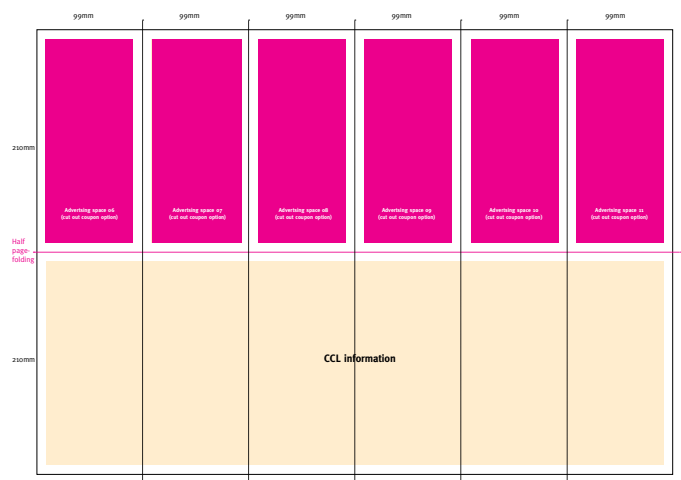

Each Advertising Panel: 99mm (W) by 210mm (H)

Per Panel Size 99mm (W) x 210mm (H)
Per Panel Type Area 90mm (W) x 200mm (H)
Per Panel Bleed 3mm all round

Material Requirement

Effective Image Resolution – Colour 300 dpi, Line Art 1200 dpi
 Image Format – EPS or TIFF
 Image Colour – CMYK

Deadline

Booking : 26 August 2011
 Materials : 9 September 2011

Open size Circle Line brochure guide: 594mm (W) by 420mm (H)

Front page

Inside page

Total Advertising space 11 panels