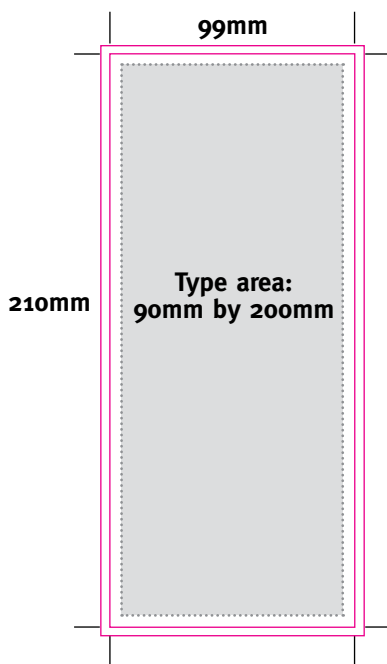

Advertisements withdrawn after cancellation date will be charged at full rate

Media

Creating Possibilities, Inspiring Always

SMRT Circle Line Handy Guide

Advertisement space specifications

SALES ENQUIRIES

For more information, contact us
 Tel: 6331-1383 Fax: 6332-1005
 smrtmedia-mktg@smrt.com.sg
 smrtmedia.com.sg

Each Advertising Panel: 99mm (W) by 210mm (H)

Per Panel Size 99mm (W) x 210mm (H)
Per Panel Type Area 90mm (W) x 200mm (H)
Per Panel Bleed 3mm all round

Material Requirement

Effective Image Resolution – Colour 300 dpi, Line Art 1200 dpi
 Image Format – EPS or TIFF
 Image Colour – CMYK

Deadline

Booking : 26 August 2011
 Materials : 9 September 2011

Open size Circle Line brochure guide: 594mm (W) by 420mm (H)

Front page

Inside page

Total Advertising space 11 panels