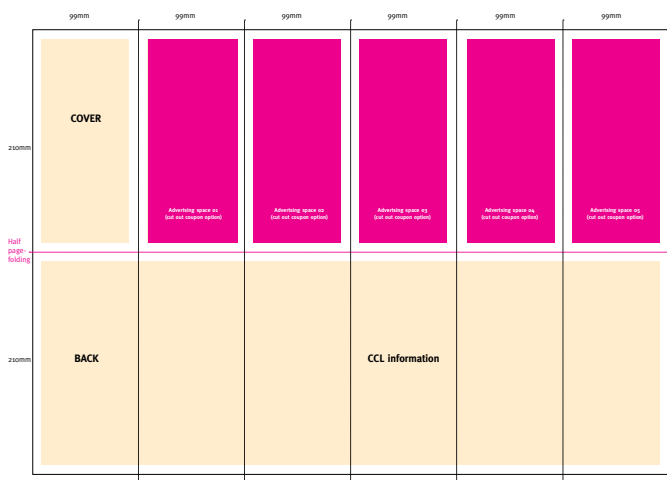

Each Advertising Panel: 99mm (W) by 210mm (H)

Per Panel Size 99mm (W) x 210mm (H)
Per Panel Type Area 90mm (W) x 200mm (H)
Per Panel Bleed 3mm all round

Material Requirement

Effective Image Resolution – Colour 300 dpi, Line Art 1200 dpi
 Image Format – EPS or TIFF
 Image Colour – CMYK

Deadline

Booking : 26 August 2011
 Materials : 9 September 2011

Open size Circle Line brochure guide: 594mm (W) by 420mm (H)

Front page

Inside page

Total Advertising space 11 panels